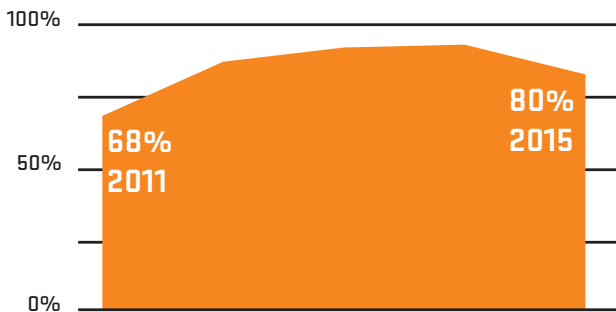

Membership funded

Sum of family foundation, individual contributions and earned income, divided by total income.