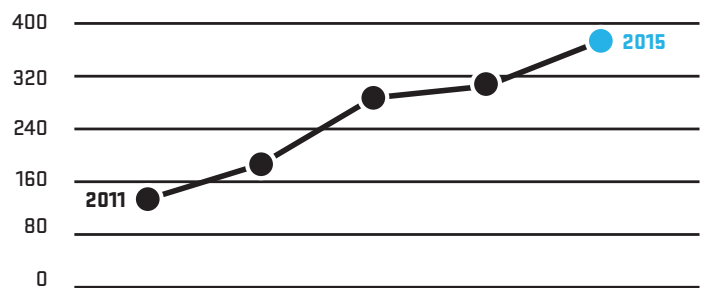

Praxis Groups

Income

Renewals \$833,624
Foundations \$218,460
Earned Income \$209,479
Sponsorships \$54,750
New Donors \$36,019

Expenses

Organizing \$820,477
Administration \$192,693
Program Events (National Conferences) \$142,159
Fiscal Sponsorship \$51,553

Members

Chapter Leaders

Membership funded

Sum of family foundation, individual contributions and earned income, divided by total income.

Resource Generation is building power for shared prosperity.

AMAZING SPONSORS