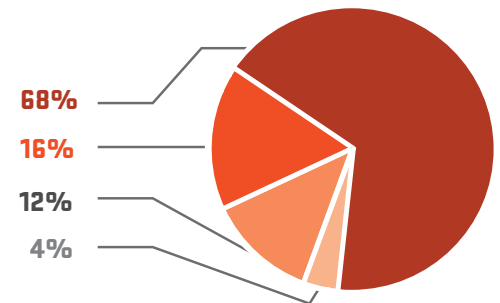

Praxis Groups

Income

Renewals \$833,624
Foundations \$218,460
Earned Income \$209,479
Sponsorships \$54,750
New Donors \$36,019

Expenses

Organizing \$820,477
Administration \$192,693
Program Events (National Conferences) \$142,159
Fiscal Sponsorship \$51,553

Members

Chapter Leaders

Membership funded

Sum of family foundation, individual contributions and earned income, divided by total income.

Resource Generation is building power for shared prosperity.

AMAZING SPONSORS