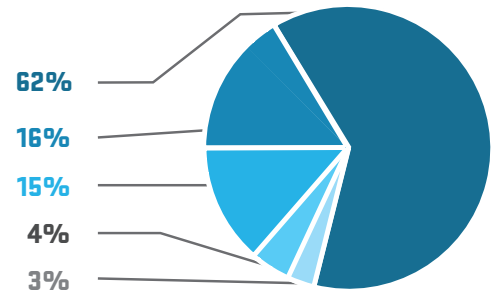

Fiscal year 2015

Beginning Operating Balance
$645,891 (1/1/15)

Total Income
$1,352,332

Total Expenses
$1,206,882

Net Income
$145,450

Ending Operating Balance
$791,341 (12/31/2015)

IN 2015 WE BUILT A STRONG FOUNDATION.

It is time for us to keep this community and work growing to our full collective potential by joining or renewing your membership today.

Send checks to our New York Office
18 W 27th St. 2nd Fl New York, NY 10001 or donate online at www.resourcegeneration.org/donate

Income

Renewals $833,624
Foundations $218,460
Earned Income $209,479
Sponsorships $54,750
New Donors $36,019

Expenses

Organizing $820,477
Administration $192,693
Program Events (National Conferences) $142,159
Fiscal Sponsorship $51,553

Sum of family foundation, individual contributions and earned income, divided by total income.